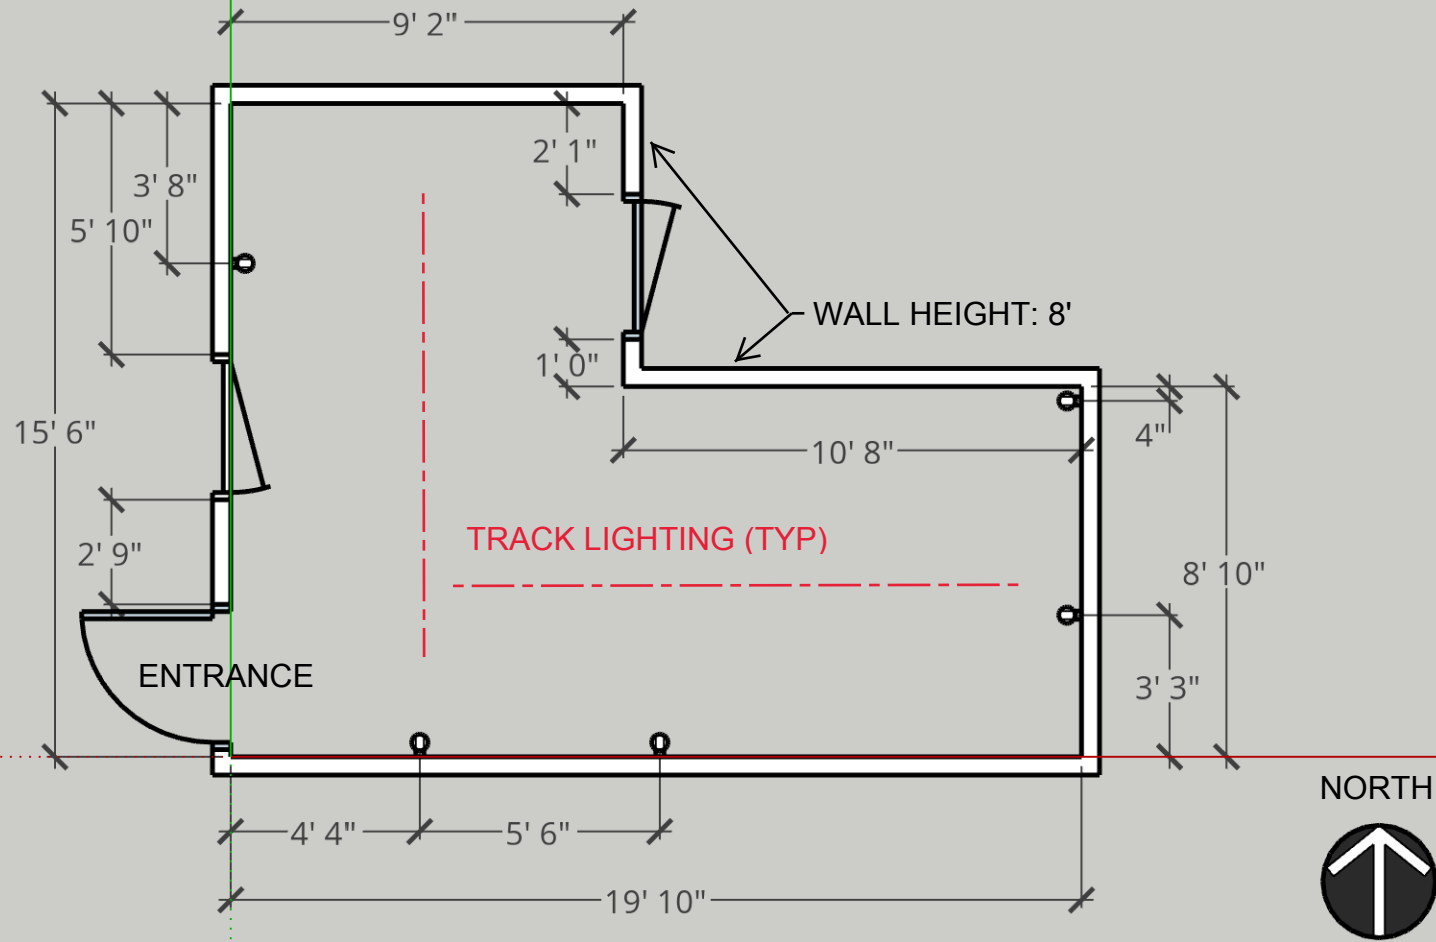

## NOTES

WALL HEIGHT APPROXIMATELY 10 FEET, EXCEPT AS NOTED  
TRACK LIGHTING: APPROXIMATELY 16 CANS TOTAL